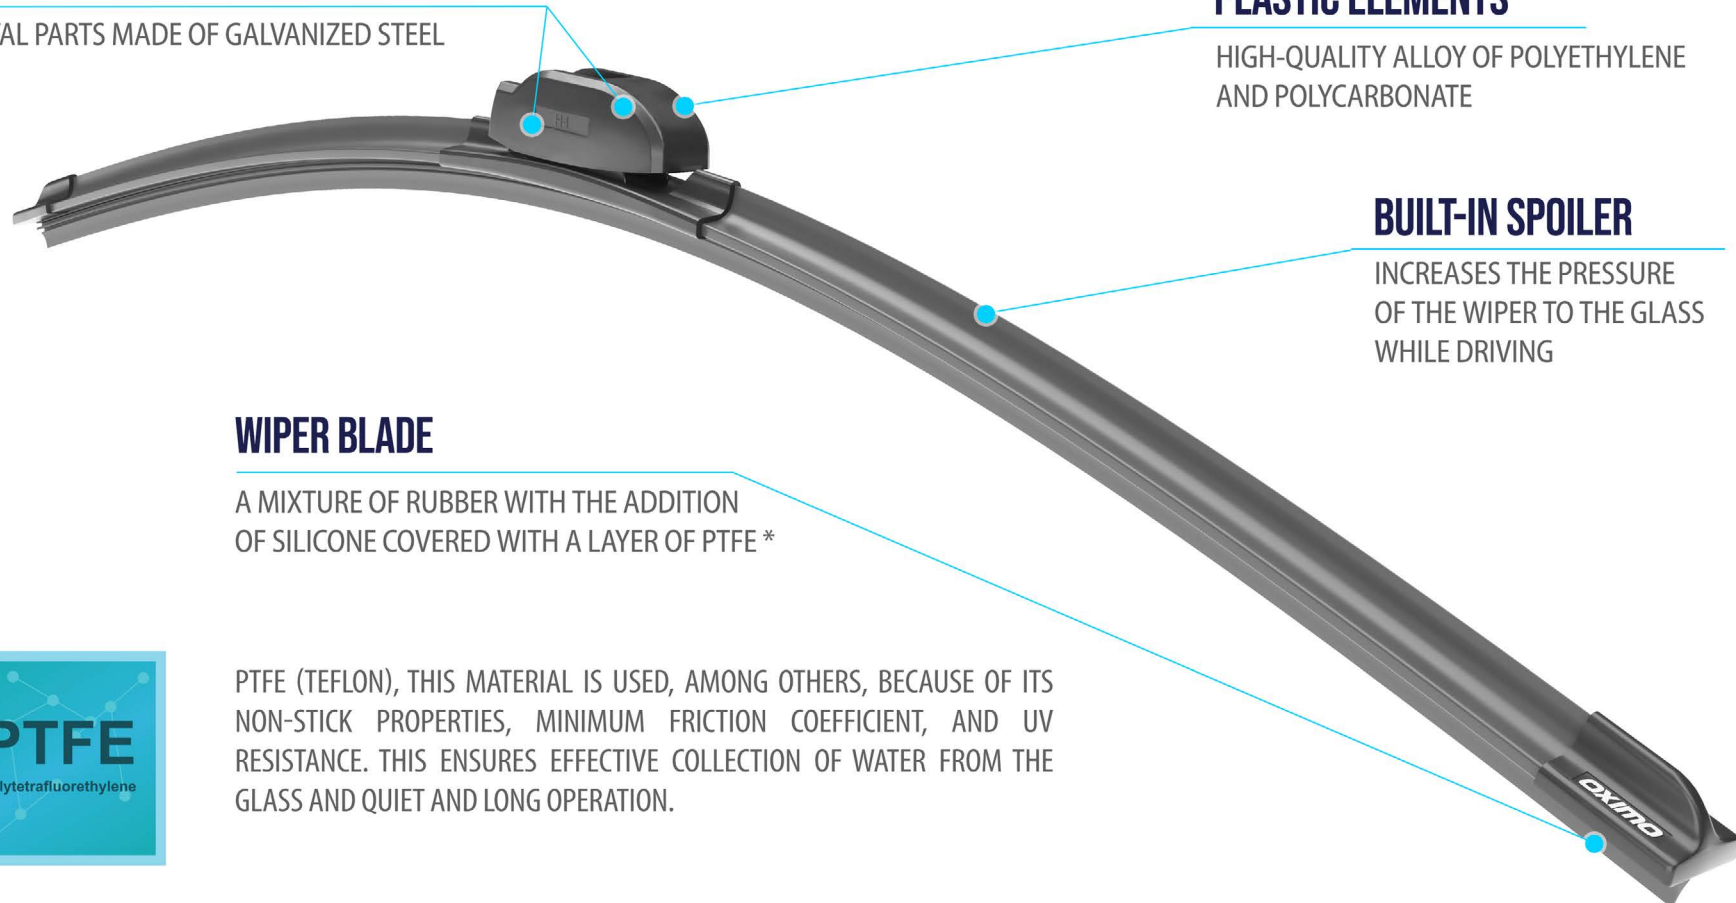

## Material composition

High quality steel, individual rubber compositon, plastic elements based on polyethylene and polycarbonate. The steel rail inside the spoiler is constructed from high-carbon steel and is fully galvanized for added durability.

## CONSTRUCTION + HANDLE MOUNTING

METAL PARTS MADE OF GALVANIZED STEEL

## BUILT-IN SPOILER

INCREASES THE PRESSURE OF THE WIPER TO THE GLASS WHILE DRIVING

## WIPER BLADE

A MIXTURE OF RUBBER WITH THE ADDITION OF SILICONE COVERED WITH A LAYER OF PTFE \*

PTFE (TEFLON), THIS MATERIAL IS USED, AMONG OTHERS, BECAUSE OF ITS NON-STICK PROPERTIES, MINIMUM FRICTION COEFFICIENT, AND UV RESISTANCE. THIS ENSURES EFFECTIVE COLLECTION OF WATER FROM THE GLASS AND QUIET AND LONG OPERATION.